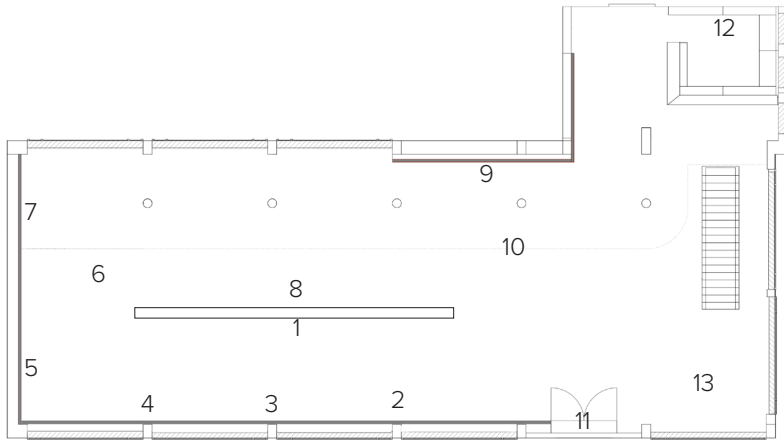

# Capitain Petzel

1. **Georg Herold**  
*Kunstraub I, II, III*  
[Art Theftology I, II, III], 1985  
Roof battens, fabric  
Part I: 200 x 169 x 7 cm  
78.7 x 66.5 x 2.8 inches  
Part II: 200.5 x 168 x 4.5 cm  
78.9 x 66.1 x 1.8 inches  
Part III: 201 x 207 x 5.5 cm  
79.1 x 81.5 x 2.2 inches  
(B-GHEROLD-.26-0001)
2. **Georg Herold and Louisa Clement**  
*Eine Hand wäscht die andere*, 2025  
Video, screen and technical equipment  
Dimensions variable  
Edition 3 + 2 AP  
(B-GHEROLD-.26-0020)
3. **Georg Herold**  
*full wax*, 2003  
Video, screen and technical equipment  
Dimensions variable  
Edition 3 + 2 AP (#3/3)  
(B-GHEROLD-.26-0022)
4. **Georg Herold**  
*it's more the strategy than the attraction*, 2001  
Video, screen and technical equipment  
Dimensions variable  
Edition 3 + 2 AP (#3/3)  
(B-GHEROLD-.26-0022)
5. **Georg Herold**  
*Untitled*, 1990  
Bricks, velvet on canvas  
260 x 210 cm  
102.3 x 82.7 inches  
(B-GHEROLD-.26-0003)
6. **Georg Herold**  
*Room Enough*, 1986  
Squared timber, screws, inscription  
238 x 77 x 77 cm  
93.7 x 30.3 x 30.3 inches  
(B-GHEROLD-.26-0002)
7. **Georg Herold**  
*Untitled*, 2026  
Caviar (numbered), acrylic, lacquer on canvas  
135 x 105 cm  
53.2 x 41.3 inches  
(B-GHEROLD-.26-0026)
8. **Georg Herold**  
*Untitled*, 2011  
Caviar, acrylic, lacquer on canvas  
203.5 x 380 cm  
80.1 x 149.6 inches  
(B-GHEROLD-.26-0004)
9. **Georg Herold**  
*200 g*, 2026  
Caviar, acrylic, lacquer on canvas  
150 x 130 cm  
59.1 x 51.2 inches  
(B-GHEROLD-.26-0015)
10. **Georg Herold**  
*Untitled*, 2007  
Roof battens, screws, canvas, twine, lacquer, varnish  
Approx. 107 x 390 x 90 cm  
42.1 x 153.5 x 35.4 inches  
(B-GHEROLD-.26-0005)
11. **Georg Herold**  
*in turn*, 2025  
Video, projection  
Dimensions variable  
Edition tbc  
(B-GHEROLD-.26-0023)
12. **Georg Herold**  
*Untitled*, 2008  
Pencil on paper, framed  
22.9 x 30.2 cm  
9 x 11.9 inches  
(B-GHEROLD-.26-0017)
13. **Georg Herold**  
*Der Zeiger* [The Accuser], 2007  
Roof battens, screws, canvas, twine, lacquer, varnish  
Approx. 300 x 200 x 120 cm  
118.1 x 78.7 x 47.2 inches  
Roof batten: 420 cm / 165.3 inches  
(B-GHEROLD-.26-0006)