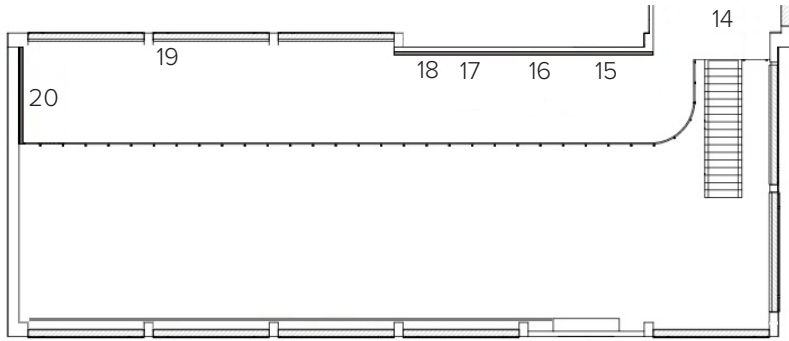

Capitain Petzel

14. **Georg Herold**
Untitled, 2025
Acrylic, mother of pearl, lacquer
on nettle
160 x 130 cm
63 x 51.2 inches
(B-GHEROLD-.26-0028)

18. **Georg Herold**
Untitled, 2026
Caviar (numbered), acrylic,
lacquer on canvas
135 x 105 cm
53.2 x 41.3 inches
(B-GHEROLD-.26-0014)

15. **Georg Herold**
Untitled, 2025
Acrylic, mother of pearl, lacquer
on canvas
160 x 240 cm
63 x 94.5 inches
(B-GHEROLD-.26-0024)

19. **Georg Herold**
love bombing, 2026
Toner on paper, checkered,
framed
5 parts
4 sheets: each 11 x 28 cm / 4.3 x
11 inches
1 sheet: 5.1 x 11 inches
(B-GHEROLD-.26-0027)

16. **Georg Herold**
Untitled, 2026
Caviar (numbered), acrylic,
lacquer on canvas
105 x 135 cm
41.3 x 53.2 inches
(B-GHEROLD-.26-0012)

20. **Georg Herold**
Untitled, 2026
Caviar (numbered), acrylic,
lacquer on canvas
150 x 130 cm
59.1 x 51.2 inches
(B-GHEROLD-.26-0025)

17. **Georg Herold**
Untitled, 2026
Caviar (numbered), acrylic,
lacquer on canvas
135 x 105 cm
53.2 x 41.3 inches
(B-GHEROLD-.26-0011)