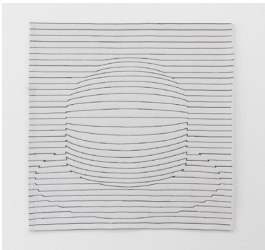

Thomas Bayrle
Hat
1970/2026
woven carpet
140 x 140 cm
55 1/8 x 55 1/8 in
(DEP-TB-0076)

Thomas Bayrle
Gelb I
2012/14
cardboard, wood, gouache
60.5 x 50 x 4 cm
23 7/8 x 19 3/4 x 1 5/8 in
(DEP-TB-0072)

Thomas Bayrle
Untitled
1987
watercolor and pencil on cardboard, unframed
58.5 x 50.8 cm
23 x 20 in
Signed and dated on recto
(DEP-TB-0073)

Thomas Bayrle
Untitled
2004
ink and pencil on paper, unframed
42 x 102 cm
16 1/2 x 40 1/8 in
Signed and dated on recto
(DEP-TB-0074)

Thomas Bayrle
Cowboy
1970
pencil on transparent paper, framed
46.0 x 58.0 cm
18.1 x 22.8 in
Signed and dated on recto
(DEP-TB-0046)

Thomas Bayrle
Hat

1970
Pencil and felt-tip pen on vellum paper, framed
60.5 x 54 x 4.2 cm (framed)
23 7/8 x 21 1/4 x 1 5/8 in (framed)
Signed, dated and titled on recto
(DEP-TB-0089)

Thomas Bayrle
Herta