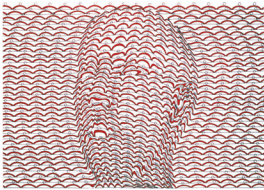

Thomas Bayrle
Beethoven

1970
Pencil and felt-tip pen on vellum paper, framed
49.7 x 41 x 3.7 cm (framed)
19 5/8 x 16 1/8 x 1 1/2 in (framed)
Signed and titled on recto
(DEP-TB-0084)

Thomas Bayrle
Mannes-Mann

1972
Pencil and felt-tip pen on vellum paper, framed
49.7 x 41 x 3.7 cm (framed)
19 5/8 x 16 1/8 x 1 1/2 in (framed)
Signed on recto
(DEP-TB-0080)

dépendance

4 rue du marché aux porcs
1000 brussels
t +32 2 217 74 00
www. dependance.be
info@dependance.be

THOMAS BAYRLE
14 March - 11 April, 2026

List of Works

Thomas Bayrle
Parkhaus
1973
Pencil and felt-tip pen on vellum paper, framed
41 x 51 x 3.7 cm (framed)
16 1/8 x 20 1/8 x 1 1/2 in (framed)
Signed on recto
(DEP-TB-0079)