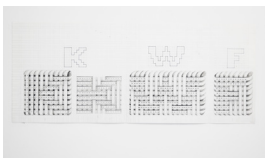

Thomas Bayrle
Hat
1970/2026
woven carpet
140 x 140 cm
55 1/8 x 55 1/8 in
(DEP-TB-0076)

Thomas Bayrle
Gelb I
2012/14
cardboard, wood, gouache
60.5 x 50 x 4 cm
23 7/8 x 19 3/4 x 1 5/8 in
(DEP-TB-0072)

Thomas Bayrle
Untitled
1987
watercolor and pencil on cardboard, unframed
58.5 x 50.8 cm
23 x 20 in
Signed and dated on recto
(DEP-TB-0073)