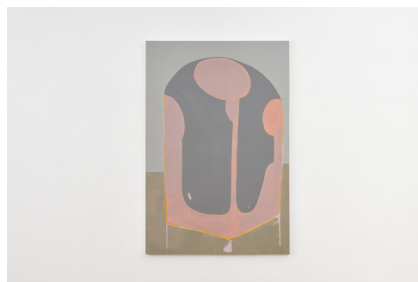

**Gerda Scheepers**  
***Mallarmé's Pillow***  
**26 March - 9 May 2026**

**Image Checklist**

Upon receiving the following images, the recipient agrees to the terms outlined below:

1. The artist and/or blank projects, Cape Town retain copyright of all images.
2. Images must be stored with the provided caption and credit line.
3. Without prior written consent, no cropping, bleeds, text overlay and other forms of alterations to the images are permitted.
4. Image files may not be distributed to other parties (this includes for press usage) without prior written consent.
5. credit line: Image courtesy of the artist and blank projects, Cape Town © Gerda Scheepers

*Untitled*  
2025  
Acrylic ink on paper  
41 x 41 x 4.5 cm

*Lamp (II)*  
2026  
Acrylic and acrylic ink on canvas  
181 x 122 x 3 cm

*Rebel Egg*  
2026  
Acrylic and acrylic ink on canvas  
181 x 122 x 3 cm