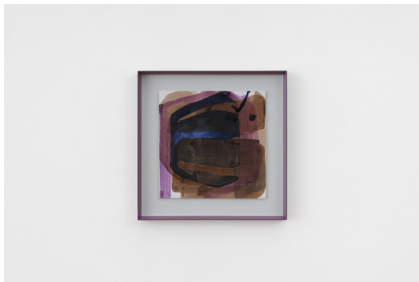

**Gerda Scheepers**  
***Mallarmé's Pillow***  
**26 March - 9 May 2026**

**Image Checklist**

Upon receiving the following images, the recipient agrees to the terms outlined below:

1. The artist and/or blank projects, Cape Town retain copyright of all images.
2. Images must be stored with the provided caption and credit line.
3. Without prior written consent, no cropping, bleeds, text overlay and other forms of alterations to the images are permitted.
4. Image files may not be distributed to other parties (this includes for press usage) without prior written consent.
5. credit line: Image courtesy of the artist and blank projects, Cape Town © Gerda Scheepers

*Untitled*  
2025  
Acrylic ink on paper  
41 x 41 x 4.5 cm

*Lamp (II)*  
2026  
Acrylic and acrylic ink on canvas  
181 x 122 x 3 cm

*Rebel Egg*  
2026  
Acrylic and acrylic ink on canvas  
181 x 122 x 3 cm