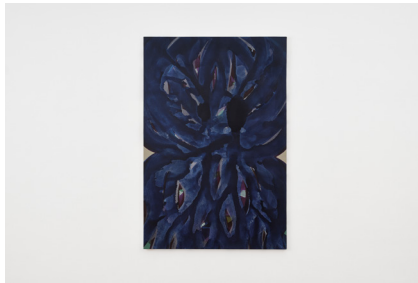

*Untitled*  
2025  
Acrylic ink on paper  
53.5 x 40.5 x 4.5 cm

*Untitled*  
2025  
Acrylic ink on paper  
53.5 x 40.5 x 4.5 cm

*Untitled*  
2025  
Acrylic ink on paper  
53.5 x 40.5 x 4.5 cm

*Untitled*  
2025  
Acrylic ink on paper  
53.5 x 40.5 x 4.5 cm

*Tie Back*  
2026  
Acrylic and acrylic ink on canvas  
181 x 122 x 3 cm

*Open Ornament*  
2026  
Acrylic and acrylic ink on canvas  
75 x 100 x 21 cm

*Cut Lines*  
2026  
Acrylic and acrylic ink on canvas  
181 x 122 x 3 cm

Gerda Scheepers, *Mallarmé's Pillow*  
(2026) | Installation view at blank  
projects, Cape Town

Gerda Scheepers, *Mallarmé's Pillow*  
(2026) | Installation view at blank  
projects, Cape Town

Gerda Scheepers, *Mallarmé's Pillow* (2026) | Installation view at blank projects, Cape Town