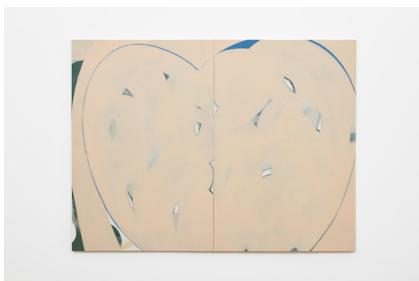

**Gerda Scheepers**  
***Mallarmé's Pillow***  
**26 March - 9 May 2026**

**Image Checklist**

Upon receiving the following images, the recipient agrees to the terms outlined below:

1. The artist and/or blank projects, Cape Town retain copyright of all images.
2. Images must be stored with the provided caption and credit line.
3. Without prior written consent, no cropping, bleeds, text overlay and other forms of alterations to the images are permitted.
4. Image files may not be distributed to other parties (this includes for press usage) without prior written consent.
5. credit line: Image courtesy of the artist and blank projects, Cape Town © Gerda Scheepers

*Untitled*  
2025  
Acrylic ink on paper  
41 x 41 x 4.5 cm

*Lamp (II)*  
2026  
Acrylic and acrylic ink on canvas  
181 x 122 x 3 cm

*Rebel Egg*  
2026  
Acrylic and acrylic ink on canvas  
181 x 122 x 3 cm

*Mallarmé's Pillow*  
2026  
Acrylic and acrylic ink on canvas  
181 x 244 x 3 cm

*Beginner's Guide*  
2026  
Acrylic and acrylic ink on canvas  
181 x 244 x 3 cm

*Twin Pills*  
2026  
Acrylic and acrylic ink on canvas  
75 x 100 x 3 cm