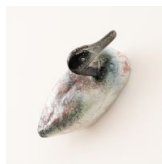

Sahar Khoury
Untitled (Duck on wall), 2026
soda fired Kohler porcelain
6.50h x 15w x 5.50d in
16.51h x 38.10w x 13.97d cm
SK-26-03