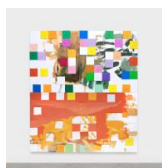

RJ Messineo
Criss-Cross, 2023
oil on panel and canvas with magnets
100h x 88w in
254h x 223.52w cm
RJM-23-01