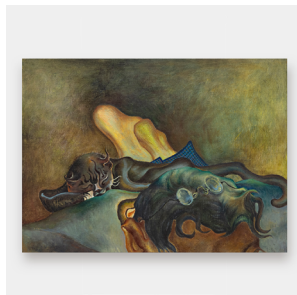

郑芝琳 ZHENG Zhilin
关于怀抱的想象 *Imagining an Embrace*, 2026
布面丙烯、马克笔 Acrylic and marker on canvas
61 × 120 cm

郑芝琳 ZHENG Zhilin
对篝火的迷思 *Meditations on a Bonfire*, 2026
布面丙烯 Acrylic on canvas
90 × 90 cm

郑芝琳 ZHENG Zhilin
大钟响起，在做决定之前 *Make a Mind Before the Tolling of a Bell*, 2026
布面丙烯 Acrylic on canvas
90 × 90 cm

郑芝琳 ZHENG Zhilin
当俯瞰时 *Beneath Her Gaze*, 2026
布面丙烯 Acrylic on canvas
80 × 60 cm

郑芝琳 ZHENG Zhilin
看完最后一页 *When the Story Lingers*, 2026
木板布面丙烯 Acrylic on canvas on board
49 × 65 cm

郑芝琳 ZHENG Zhilin
节日氛围 *Festive Atmosphere*, 2026
木板布面丙烯 Acrylic on canvas on board
49 × 65 cm