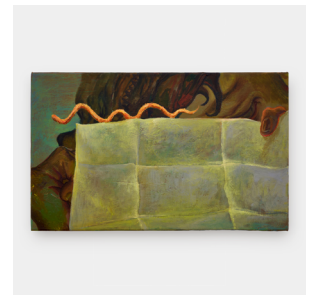

郑芝琳 ZHENG Zhilin
关于怀抱的想象 *Imagining an Embrace*, 2026
布面丙烯、马克笔 Acrylic and marker on canvas
61 × 120 cm

郑芝琳 ZHENG Zhilin
对篝火的迷思 *Meditations on a Bonfire*, 2026
布面丙烯 Acrylic on canvas
90 × 90 cm

郑芝琳 ZHENG Zhilin
大钟响起，在做决定之前 *Make a Mind Before the Tolling of a Bell*, 2026
布面丙烯 Acrylic on canvas
90 × 90 cm

郑芝琳 ZHENG Zhilin
当俯瞰时 *Beneath Her Gaze*, 2026
布面丙烯 Acrylic on canvas
80 × 60 cm

郑芝琳 ZHENG Zhilin
看完最后一页 *When the Story Lingers*, 2026
木板布面丙烯 Acrylic on canvas on board
49 × 65 cm

郑芝琳 ZHENG Zhilin
节日氛围 *Festive Atmosphere*, 2026
木板布面丙烯 Acrylic on canvas on board
49 × 65 cm