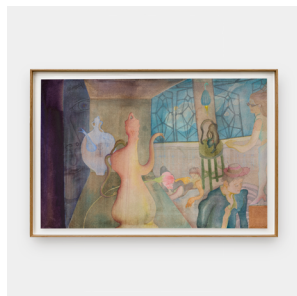

郑芝琳 ZHENG Zhilin
关于怀抱的想象 *Imagining an Embrace*, 2026
布面丙烯、马克笔 Acrylic and marker on canvas
61 × 120 cm

郑芝琳 ZHENG Zhilin
对篝火的迷思 *Meditations on a Bonfire*, 2026
布面丙烯 Acrylic on canvas
90 × 90 cm

郑芝琳 ZHENG Zhilin
大钟响起，在做决定之前 *Make a Mind Before the Tolling of a Bell*, 2026
布面丙烯 Acrylic on canvas
90 × 90 cm

郑芝琳 ZHENG Zhilin
当俯瞰时 *Beneath Her Gaze*, 2026
布面丙烯 Acrylic on canvas
80 × 60 cm

郑芝琳 ZHENG Zhilin
看完最后一页 *When the Story Lingers*, 2026
木板布面丙烯 Acrylic on canvas on board
49 × 65 cm

郑芝琳 ZHENG Zhilin
节日氛围 *Festive Atmosphere*, 2026
木板布面丙烯 Acrylic on canvas on board
49 × 65 cm

郑芝琳 ZHENG Zhilin
电影支撑起午夜的睡眠 *A Midnight Carrying by Films*, 2026
布面丙烯 Acrylic on canvas
30 × 50 cm

郑芝琳 ZHENG Zhilin
只是触碰 *Touching Softly*, 2026
布面丙烯 Acrylic on canvas
30 × 50 cm

郑芝琳 ZHENG Zhilin
酒精作用 *Under the Influence*, 2026
纸上日本颜彩、彩铅 Gansai and coloured pencil on paper
30.5 × 42.5 cm (含框 with frame)