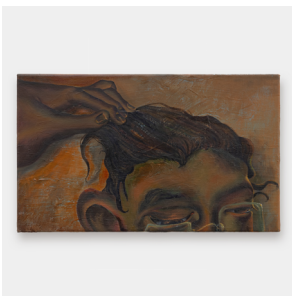

郑芝琳 ZHENG Zhilin
关于怀抱的想象 *Imagining an Embrace*, 2026
布面丙烯、马克笔 Acrylic and marker on canvas
61 × 120 cm

郑芝琳 ZHENG Zhilin
对篝火的迷思 *Meditations on a Bonfire*, 2026
布面丙烯 Acrylic on canvas
90 × 90 cm

郑芝琳 ZHENG Zhilin
大钟响起，在做决定之前 *Make a Mind Before the Tolling of a Bell*, 2026
布面丙烯 Acrylic on canvas
90 × 90 cm

郑芝琳 ZHENG Zhilin
当俯瞰时 *Beneath Her Gaze*, 2026
布面丙烯 Acrylic on canvas
80 × 60 cm

郑芝琳 ZHENG Zhilin
看完最后一页 *When the Story Lingers*, 2026
木板布面丙烯 Acrylic on canvas on board
49 × 65 cm

郑芝琳 ZHENG Zhilin
节日氛围 *Festive Atmosphere*, 2026
木板布面丙烯 Acrylic on canvas on board
49 × 65 cm

郑芝琳 ZHENG Zhilin
电影支撑起午夜的睡眠 *A Midnight Carrying by Films*, 2026
布面丙烯 Acrylic on canvas
30 × 50 cm

郑芝琳 ZHENG Zhilin
只是触碰 *Touching Softly*, 2026
布面丙烯 Acrylic on canvas
30 × 50 cm

郑芝琳 ZHENG Zhilin
酒精作用 *Under the Influence*, 2026
纸上日本颜彩、彩铅 Gansai and coloured pencil on paper
30.5 × 42.5 cm (含框 with frame)