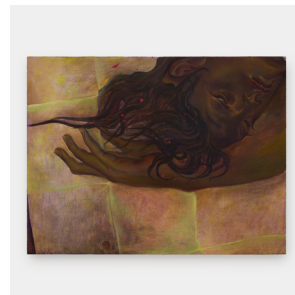

郑芝琳 ZHENG Zhilin
关于怀抱的想象 *Imagining an Embrace*, 2026
布面丙烯、马克笔 Acrylic and marker on canvas
61 × 120 cm

郑芝琳 ZHENG Zhilin
对篝火的迷思 *Meditations on a Bonfire*, 2026
布面丙烯 Acrylic on canvas
90 × 90 cm

郑芝琳 ZHENG Zhilin
大钟响起，在做决定之前 *Make a Mind Before the Tolling of a Bell*, 2026
布面丙烯 Acrylic on canvas
90 × 90 cm

郑芝琳 ZHENG Zhilin
当俯瞰时 *Beneath Her Gaze*, 2026
布面丙烯 Acrylic on canvas
80 × 60 cm

郑芝琳 ZHENG Zhilin
看完最后一页 *When the Story Lingers*, 2026
木板布面丙烯 Acrylic on canvas on board
49 × 65 cm

郑芝琳 ZHENG Zhilin
节日氛围 *Festive Atmosphere*, 2026
木板布面丙烯 Acrylic on canvas on board
49 × 65 cm