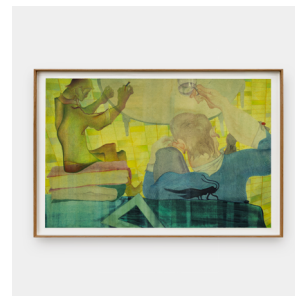

LINSEED

上海市五原路165弄4号
No.4, 165 Wuyuan Road, Shanghai

郑芝琳：十个凝结片段

ZHENG Zhilin: Ten Concrete Moments

2026年4月11日-5月30日
April 11 - May 30, 2026

郑芝琳 ZHENG Zhilin
雨后尘土的气息 *Petrichor*, 2026
布面丙烯 Acrylic on canvas
180 × 198 cm

郑芝琳 ZHENG Zhilin
关于怀抱的想象 *Imagining an Embrace*, 2026
布面丙烯、马克笔 Acrylic and marker on canvas
61 × 120 cm

郑芝琳 ZHENG Zhilin
对篝火的迷思 *Meditations on a Bonfire*, 2026
布面丙烯 Acrylic on canvas
90 × 90 cm

郑芝琳 ZHENG Zhilin
大钟响起，在做决定之前 *Make a Mind Before the Tolling of a Bell*, 2026
布面丙烯 Acrylic on canvas
90 × 90 cm

郑芝琳 ZHENG Zhilin
当俯瞰时 *Beneath Her Gaze*, 2026
布面丙烯 Acrylic on canvas
80 × 60 cm

郑芝琳 ZHENG Zhilin
看完最后一页 *When the Story Lingers*, 2026
木板布面丙烯 Acrylic on canvas on board
49 × 65 cm

郑芝琳 ZHENG Zhilin
节日氛围 *Festive Atmosphere*, 2026
木板布面丙烯 Acrylic on canvas on board
49 × 65 cm

郑芝琳 ZHENG Zhilin
电影支撑起午夜的睡眠 *A Midnight Carrying by Films*, 2026
布面丙烯 Acrylic on canvas
30 × 50 cm

郑芝琳 ZHENG Zhilin
只是触碰 *Touching Softly*, 2026
布面丙烯 Acrylic on canvas
30 × 50 cm

郑芝琳 ZHENG Zhilin
酒精作用 *Under the Influence*, 2026
纸上日本颜彩、彩铅 Gansai and coloured pencil on paper
30.5 × 42.5 cm (含框 with frame)