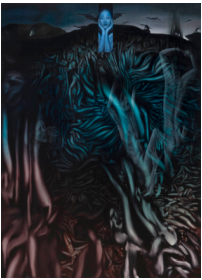

Checklist

Seth Pick NO LONG TERM (the last paintings) April 25 — June 06, 2026

Joy and dancing (after Botticelli)
Oil on linen
200 x 150 cm
2025

Heimweh (what is the collective memory of a bruise)
Oil on linen
200 x 150 cm
2026

Door
Oil & ash on linen
200 x 150 cm
2026

Alles hat ein ende nur die Wurst hat zwei
Oil and ash on linen
200 x 150 cm
2026

Murmur
Oil on linen
200 x 150 cm
2026

No Exit from Form (negation of negation)
Oil on linen
200 x 150 cm
2026