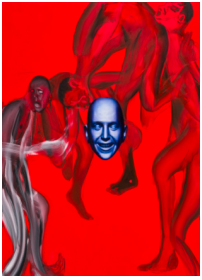

Checklist

Seth Pick NO LONG TERM (the last paintings) April 25 — June 06, 2026

Joy and dancing (after Botticelli)
Oil on linen
200 x 150 cm
2025

Heimweh (what is the collective memory of a bruise)
Oil on linen
200 x 150 cm
2026

Door
Oil & ash on linen
200 x 150 cm
2026

Alles hat ein ende nur die Wurst hat zwei
Oil and ash on linen
200 x 150 cm
2026

Murmur
Oil on linen
200 x 150 cm
2026

No Exit from Form (negation of negation)
Oil on linen
200 x 150 cm
2026