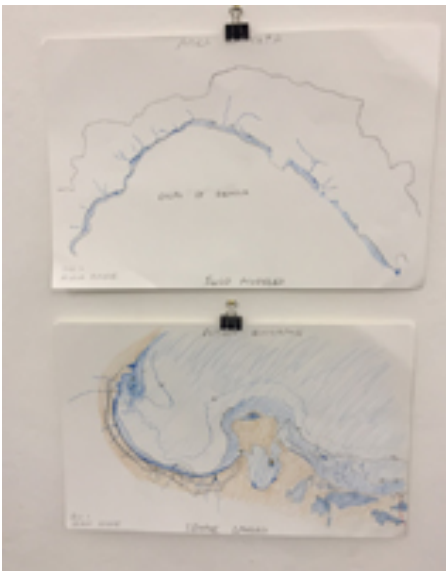

Genova, 2017

drawings

set of 2; 28 x 42,5 cm each

Unique