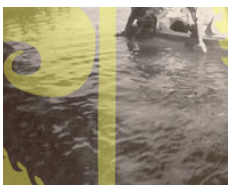

Lisa Alvarado

Thalveg (Luna 2), 2020
Dye sublimation on aluminum
11 × 14 in. (27.94 × 35.56 cm)

Lisa Alvarado

Thalveg (Luna 1), 2020
Dye sublimation on aluminum
11 × 14 in. (27.94 × 35.56 cm)

Lisa Alvarado