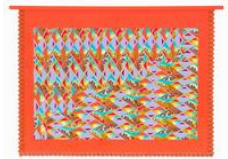

Thalweg (Luna 3), 2020

Dye sublimation on aluminum

11 × 14 in. (27.94 × 35.56 cm)

**Lisa Alvarado**

Thalweg (Luna 4), 2020

Dye sublimation on aluminum

11 × 14 in. (27.94 × 35.56 cm)

**Lisa Alvarado**

Thalweg (Traditional Object), 2020

Acrylic, fabric, wood

76 × 80 in. (193.04 × 203.20 cm)

**Lisa Alvarado**

Thalweg (Traditional Object), 2020

Acrylic on canvas, wood

66 × 94 in. (167.64 × 238.76 cm)

**Lisa Alvarado**