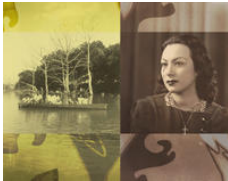

Lisa Alvarado

Thalweg (Luna 3), 2020

Dye sublimation on aluminum

11 × 14 in. (27.94 × 35.56 cm)